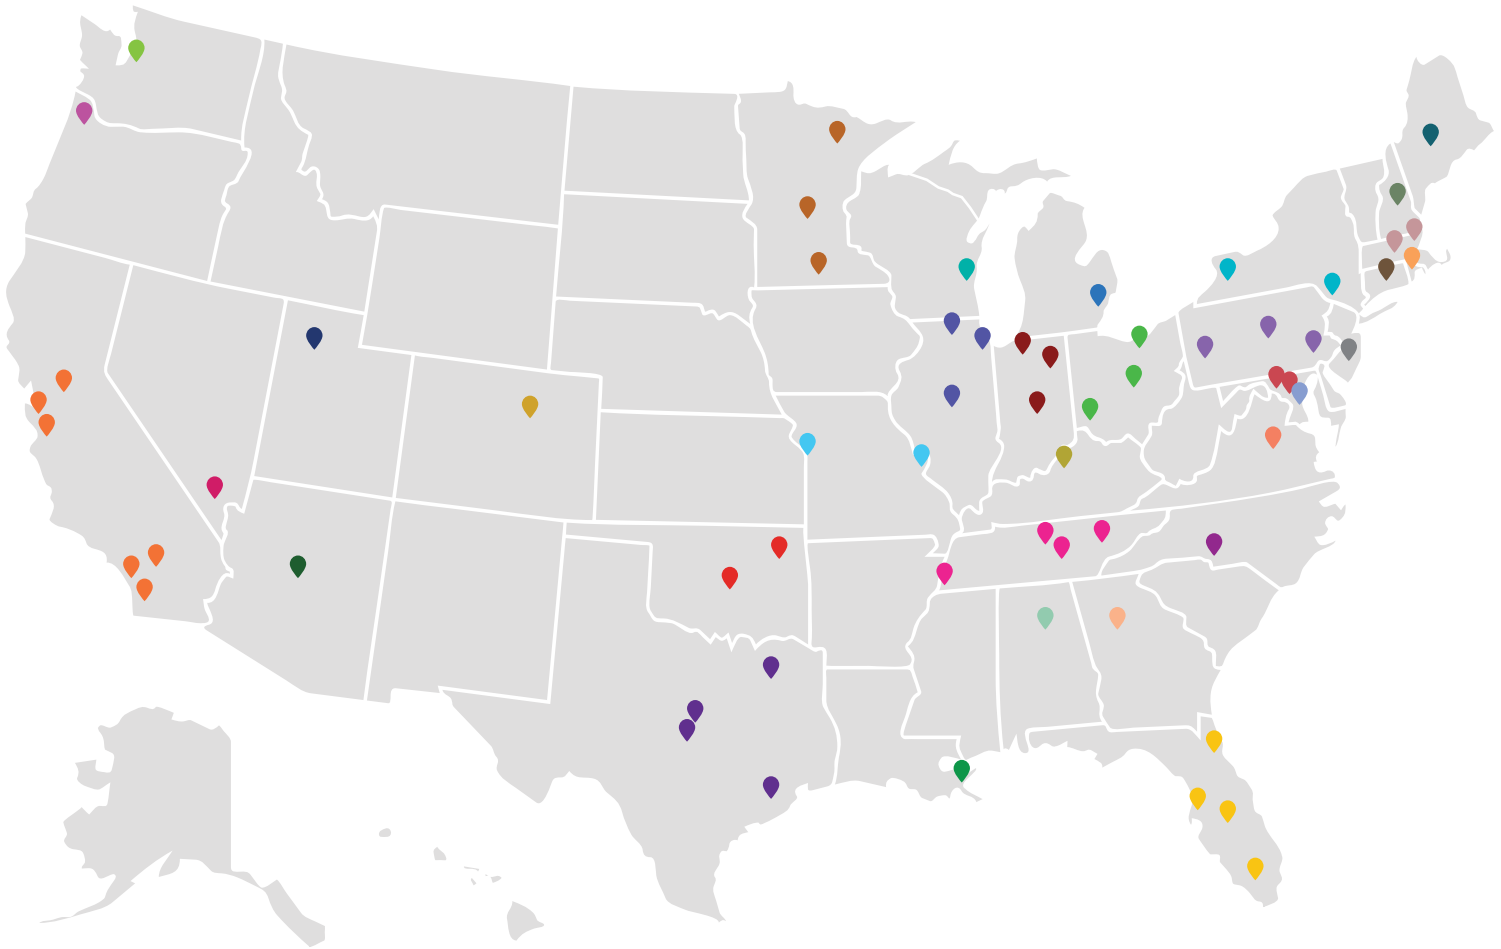

BlueHPN service areas

Alabama Birmingham Hoover	San Diego San Francisco San Jose	Tampa West Palm Beach	Louisiana Metairie New Orleans	Missouri Kansas City St. Louis	Greensboro Hickory High Point Raleigh Salem Statesville Winston	Rhode Island Providence Warwick	Utah Ogden Provo Salt Lake City
Arizona Phoenix Mesa Scottsdale	Sunnyvale Stockton Santa Clara	Georgia Atlanta Augusta Columbus Sandy Springs Savannah Roswell	Maine	Nevada Henderson Las Vegas Paradise	Tennessee Chattanooga Davidson Franklin Knoxville Memphis Murfreesboro Nashville	Virginia Alexandria Arlington Richmond	Washington, D.C.
California Anaheim Arcade Arden Carlsbad Hayward Lodi Long Beach Los Angeles Modesto Oakland Ontario Riverside Roseville Sacramento San Bernardino	Colorado Aurora Denver Lakewood	Illinois Chicago Elgin Naperville	Massachusetts Boston Cambridge Newton	New Hampshire	Ohio Cincinnati Cleveland Elyria Columbus	Washington Bellevue Seattle Tacoma Vancouver	
	Connecticut East Hartford Hartford West Hartford	Indiana Anderson Carmel Fort Wayne Indianapolis Mishawaka South Bend	Michigan Dearborn Detroit Warren	New Jersey Camden	Oklahoma Oklahoma City Tulsa	Texas Arlington Austin Dallas Fort Worth Houston New Braunfels Round Rock The Woodlands San Antonio Sugar Land	Wisconsin Milwaukee Waukesha West Allis
	Florida Clearwater Fort Lauderdale Jacksonville Kissimmee Miami Orlando Sanford St. Petersburg	Kentucky Louisville Jefferson County	Minnesota Bloomington Duluth Minneapolis Rochester St. Paul	New York Buffalo Cheektowaga Long Island New York Niagara Falls	Oregon Portland Hillsboro		

This map is effective Jan. 1, 2022 and is subject to change. The following states have BlueHPN providers in the cities indicated below, but they also offer BlueHPN providers outside of those cities: Colorado, Florida, Indiana, Louisiana, Maine, Maryland, Minnesota, Missouri, New Hampshire, New Jersey, Nevada, Oklahoma, Tennessee, Washington